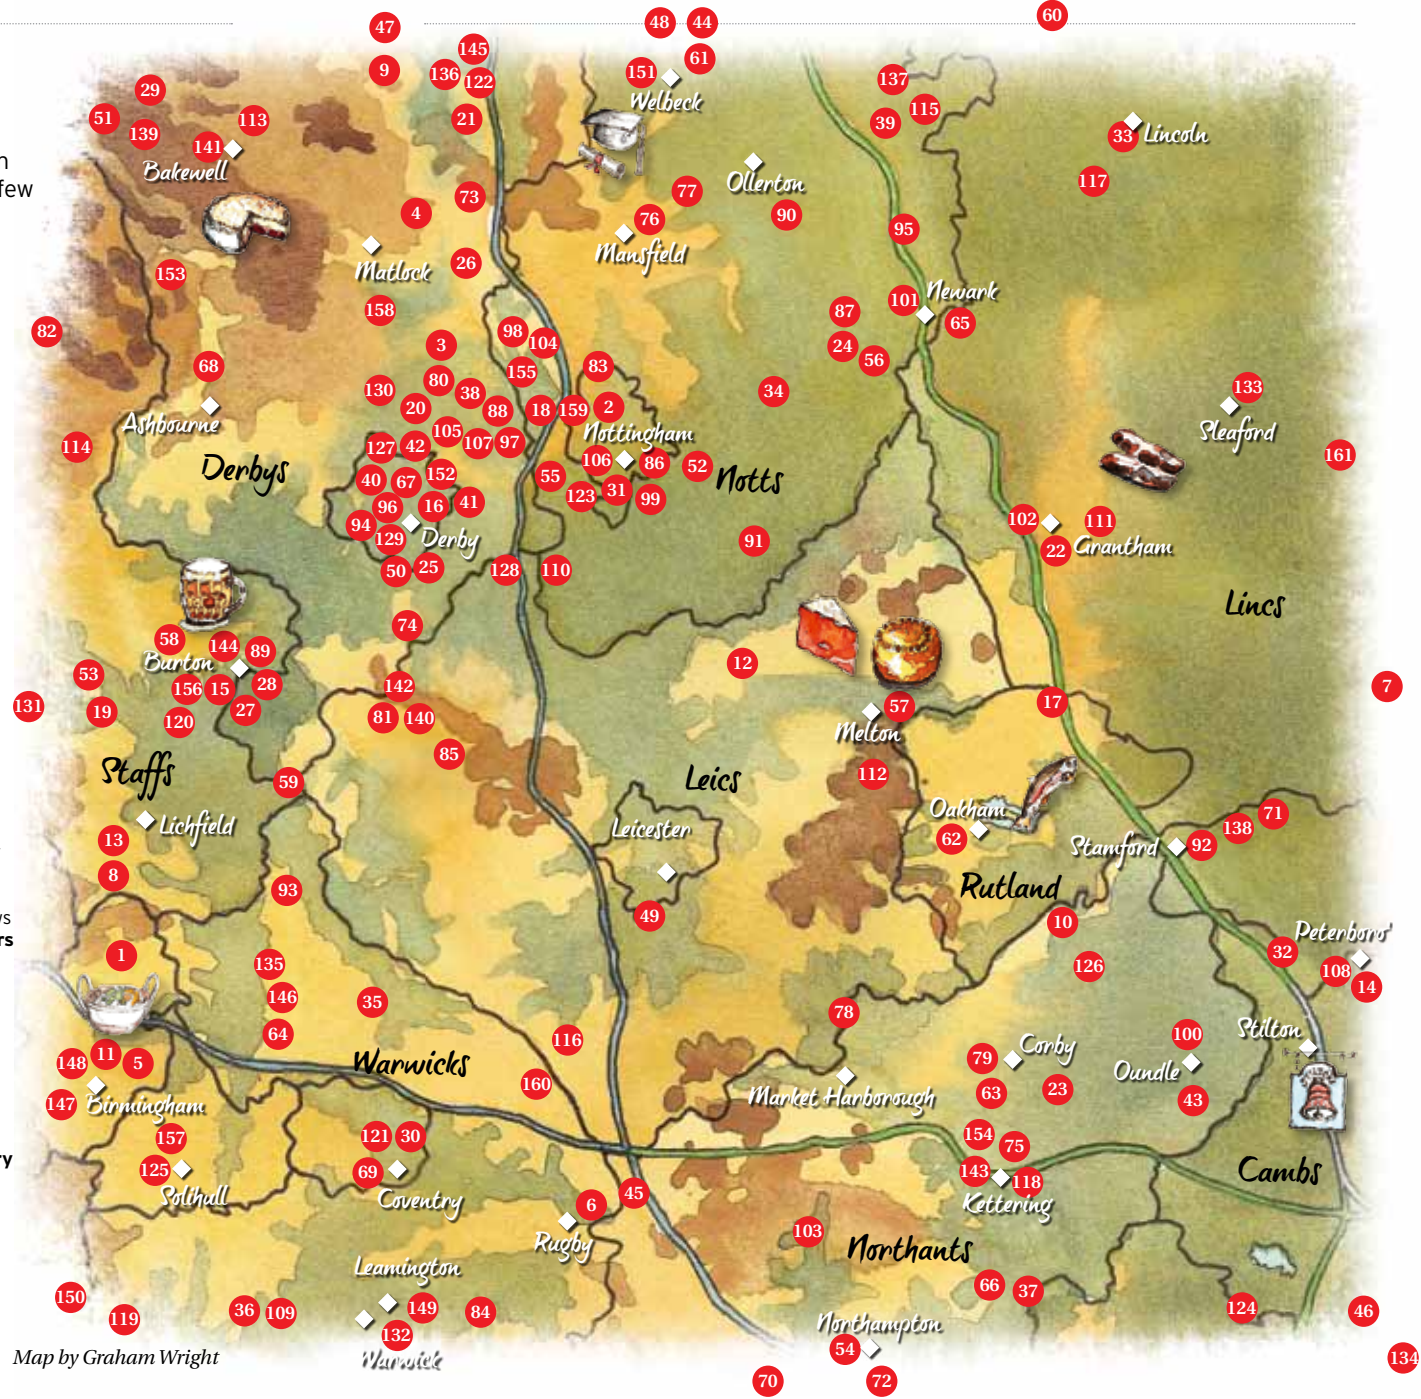

1 ABC Brewery Witton	26 Bumpmill Brewery Shirland	51 Flash Brewery Quarnford
2 Alcazar Brewery Old Basford	27 Burton Bridge Burton Upon Trent	52 Flipside Colwick
3 Amber Ales Ripley	28 Burton Old Cottage Burton Upon Trent	53 Freedom Abbots Bromley
4 Ashover Brewery Ashover	29 Buxton Brewery Buxton	54 Buxton Brewery Northampton
5 Aston Manor Birmingham	30 Byatt's Brewery Coventry	55 Full Mash Stapleford
6 Atomic Brewery Rugby	31 Castle Rock Nottingham	56 Fun Fair Brewery Elston, Notts
7 Austendyke Ales Weston Hills	32 Castor Ales Castor, Peterborough	57 Gasdog Brewery Melton Mowbray
8 Backyard Brewery Brownhills	33 Cathedral Heights Lincoln	58 Gates Burton Burton Upon Trent
9 Barlow Brewery Barlow, Dronfield	34 Caythorpe Brewery Caythorpe	59 Golden Duck Appleby Magna
10 Barrowden Brew Co Barrowden	35 Church End Brewery Nuneaton	60 Grafters Brewery Willingham-by-Stow
11 Beer Geek Nechells, Birmingham	36 Church Farm Brewery Budbrooke	61 Grafton Brewery Worksop
12 Belvoir Brewery Old Dalby	37 Copper Kettle Rushden	62 Grainstore Oakham
13 Beowulf Brewery Brownhills	38 Coppice Side Heanor	63 Great Oakley Great Oakley, Corby
14 Bexar County Peterborough	39 Copthorne Brewery Darlton	64 Griffin Inn Brewery Shustoke
15 Black Hole Brewery Burton Upon Trent	40 Dancing Duck Derby	65 Handley's Brewery Barnby in the Willows
16 Black Iris Brewery Derby	41 Derby Brewing Co Derby	66 Hart Family Brewers Wellingborough
17 Blue Cow Brewery South Witham	42 Derventio Brewing Darley Abbey	67 Hartshorns Derby
18 Blue Monkey Giltbrook	43 Digfield Ales Barnwell	68 Haywood Bad Ram Sandybrook
19 Blythe Brewery Hamstall Ridware	44 Double Top Worksop	69 Hearsall Brewery Coventry
20 Bottle Brook Kilburn	45 Dow Bridge Catthorpe	70 Hoggley's Brewery Litchborough
21 Brampton Brewery Chesterfield	46 Draycott Brewery Buckden	71 Hopshackle Brewery Market Deeping
22 Brewsters Brew Co. Grantham	47 Dronfield Brewery Dronfield	72 Hunsbury Craft Brewery East Hunsbury
23 Brigstock Brewhouse Kettering	48 Dukeries Brewery Worksop	73 Instant Karma Clay Cross
24 Brown Ales Southwell	49 Everards Narborough	74 John Thompson Brewery Ingleby
25 Brunswick Ales Derby	50 Falstaff Brewery Derby